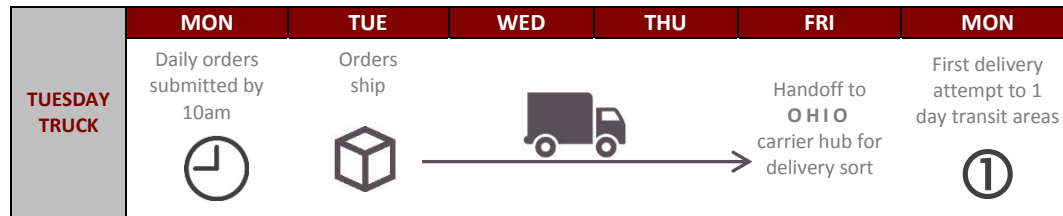

## TEMPERATURE CONTROLLED SHIPPING OPTIONS

We are pleased to offer two temperature controlled truck options from our N. California facility direct to carrier hubs in Ohio, Texas and Florida.

### NORTHERN ROUTE

Available year round with trucks departing every Tuesday and Friday.

### SOUTHERN ROUTE

Available again beginning in June, 2017, with trucks departing every Friday.

### DETAILS

<b>STATES</b>	<b>NORTHERN ROUTE:</b> AL, IL, IN, KS, LA, MA, MD, ME, MI, MN, MO, MS, NC, ND, NE, NH, NY, PA, SD, SC, TN, VA, VT, WI & WV *Do NOT add CoolPacks to these orders
	<b>SOUTHERN ROUTE:</b> FL, GA & TX *OK to add CoolPacks to these orders as order are repacked in TX and CoolPack is added at the hub.