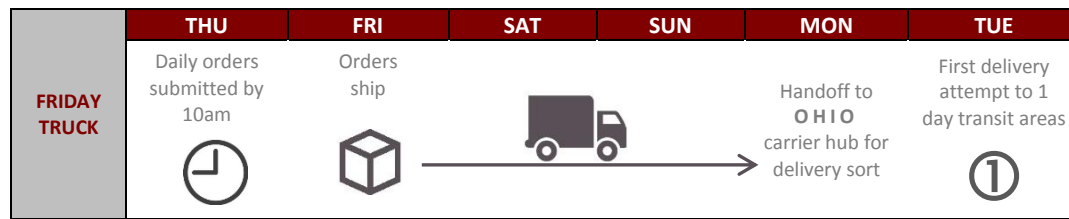

## TEMPERATURE CONTROLLED SHIPPING OPTIONS

We are pleased to offer two temperature controlled truck options from our N. California facility direct to carrier hubs in Ohio, Texas and Florida.

### NORTHERN ROUTE

Available year round with trucks departing every Tuesday and Friday.

### SOUTHERN ROUTE

Available again beginning in June, 2017, with trucks departing every Friday.