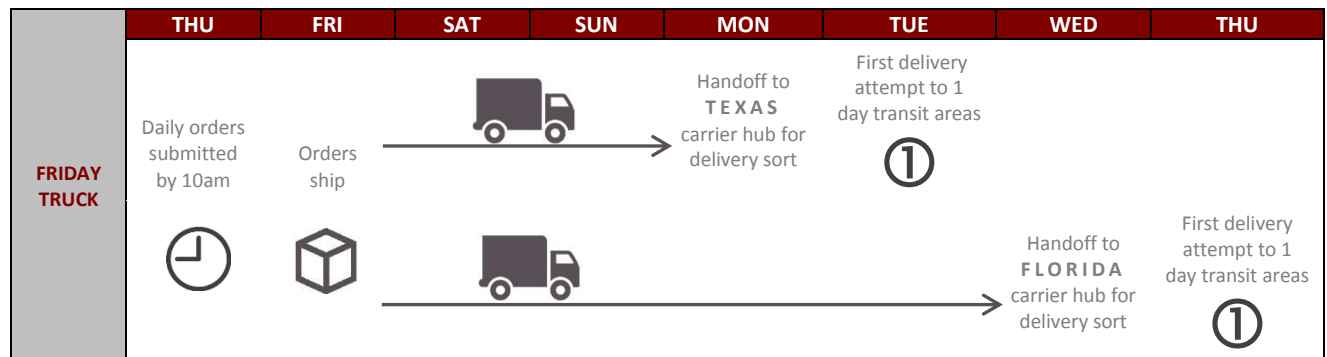

## TEMPERATURE CONTROLLED SHIPPING OPTIONS

We are pleased to offer two temperature controlled truck options from our N. California facility direct to carrier hubs in Ohio, Texas and Florida.

### NORTHERN ROUTE

Available year round with trucks departing every Tuesday and Friday.

### SOUTHERN ROUTE

Available again beginning in June, 2017, with trucks departing every Friday.

### DETAILS

<b>STATES</b>	<b>NORTHERN ROUTE:</b> AL, IL, IN, KS, LA, MA, MD, ME, MI, MN, MO, MS, NC, ND, NE, NH, NY, PA, SD, SC, TN, VA, VT, WI & WV *Do NOT add CoolPacks to these orders
	<b>SOUTHERN ROUTE:</b> FL, GA & TX *OK to add CoolPacks to these orders as order are repacked in TX and CoolPack is added at the hub.