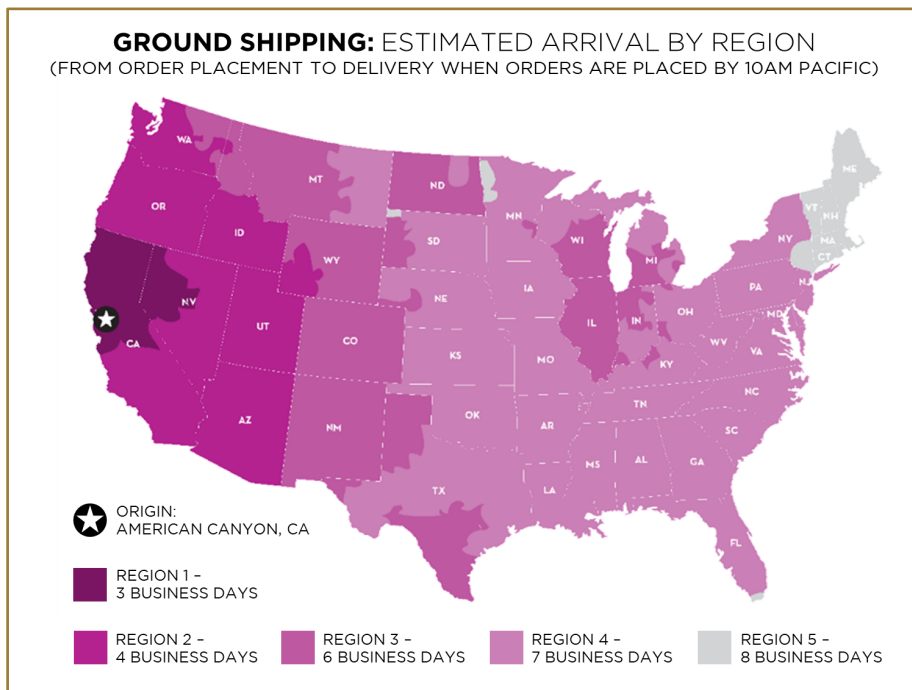

2023 HOLIDAY SHIPPING CHART

DELIVERY BY
THANKSGIVING*

DELIVERY BY
CHRISTMAS*

DELIVERY BY
NEW YEAR'S EVE*

EXPEDITED SHIPPING			
Overnight - All Regions	Order by Mon 11/20	Order by Wed 12/20	Order by Wed 12/27
2 Day - All Regions	Order by Fri 11/17	Order by Tues 12/19	Order by Tues 12/26
GROUND SHIPPING			
Region 1 Destinations	Order by Fri 11/17	Order by Tues 12/19	Order by Tues 12/26
Region 2 Destinations	Order by Thurs 11/16	Order by Mon 12/18	Order by Mon 12/25
Region 3 Destinations	Order by Wed 11/15	Order by Fri 12/15	Order by Thurs 12/21
Region 4 Destinations	Order by Tue 11/14	Order by Thurs 12/14	Order by Wed 12/20
Region 5 Destinations	Order by Fri 11/10	Order by Tues 12/12	Order by Tues 12/19
		* Place orders by 10am Pacific to meet these deadlines.	

SPECIAL NOTES FOR HOLIDAY SHIPPING

Controlled orders ship once per week on Friday; orders received after 10am on Thursday will ship the following week. (Temperature control is recommended for Ground shipping temperatures below 35° F along the shipping path from American Canyon, CA to the destination.)