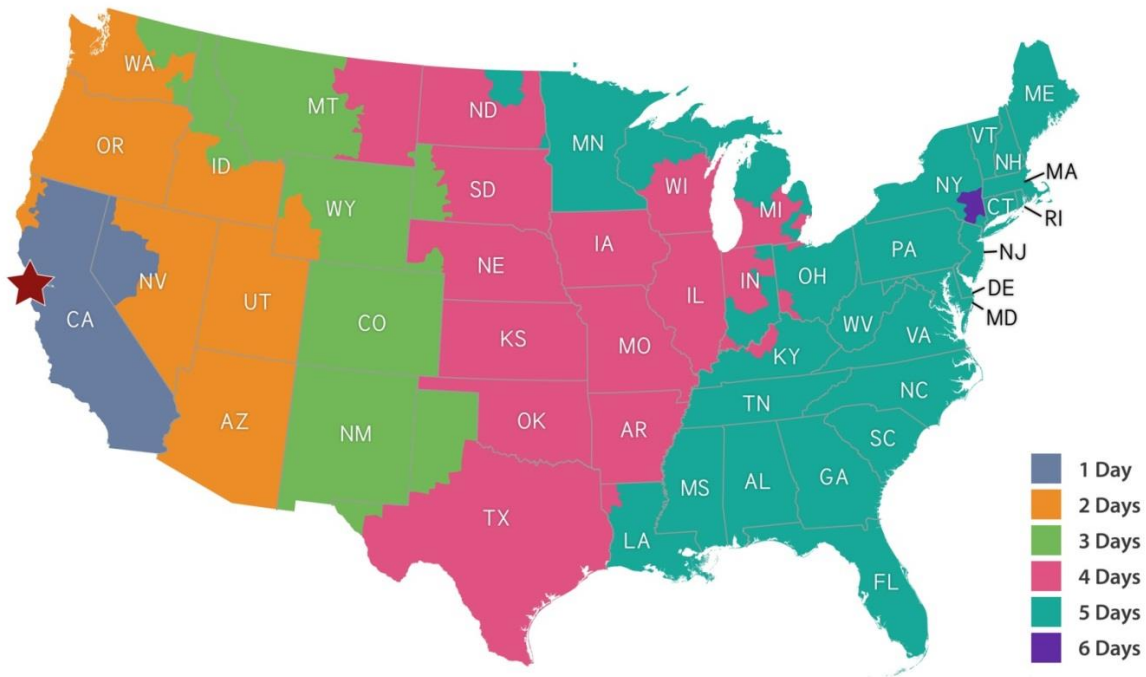

2018 HOLIDAY SHIPPING TIMELINES

11/1/18-12/31/18

Orders submitted after 10:00 AM PT will ship on the following business day when Ground, 2 Day or Overnight shipping selected. Temp Control orders ship 1X a week on Friday only and orders must be submitted by 10:00 AM PT on Thursday.
Please plan according for timely delivery.

Below are the suggested LAST ORDER SUBMISSION DATES

SERVICE	TIME IN TRANSIT	THANKSGIVING 	CHRISTMAS 	NEW YEARS 
Ground & Overnight	1 Day	11/20	12/21	12/28
Ground & 2-Day	2 Days	11/19	12/20	12/27
Ground	3 Days	11/16	12/19	12/26
Ground	4 Days	11/15	12/18	12/21
Ground	5 Days	11/14	12/17	12/21
Ground	6 Days	11/13	12/14	12/20
Boisset Holiday Hours		11/22 – Closed 11/23 – Closed	12/24 – Closed 12/25 – Closed	12/31 – Open ½ Day 1/1 – Closed

Time in Transit maps listed are for our preferred carrier UPS.